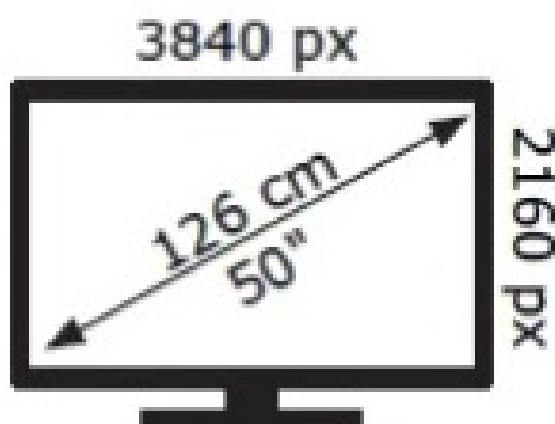

ENERG

ORAVA

LT-1397 LED A230B

71 kWh/1000h

ABCDEF **G**

HDR

98 kWh/1000h

50554200